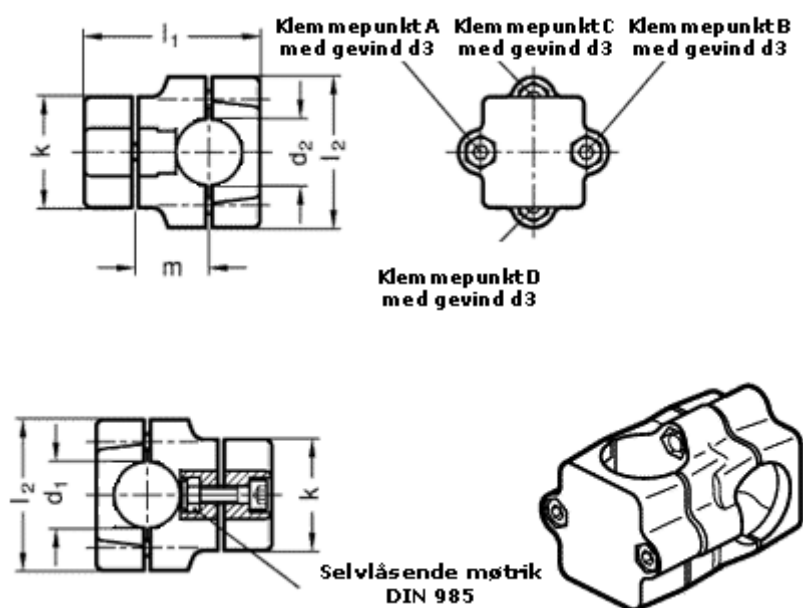

Article number: 20134B42B42762BL
Description: E+G Two-way Connector
GN134-B42-B42-76-2-BL

Measures

Adjustable clamp lever = GN 911-M10-55 have to be ordred separately

d1	= 42
d2	= 42
d3	= M10
k	= 76
l1	= 125.0
l2	= 98
m	= 55.0